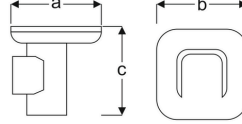

POKA

WALL LUMINAIRES

VAL12 1112U WG30

VAL12 1112U WG40

VAL12 1112U WG60

MECHANICAL SPECS / MEKANİK ÖZELLİKLER

Application Areas Uygulama Alanları	Facade lighting-Residential facilities-Stairways-Parks and gardens
Luminaire Type Ürün Tipi	LED Wall Luminaires
Luminaire Body Ürün Gövdesi	Aluminum body. Electrostatic powder coating
Luminaire Diffuser Ürün Difüzörü	Opal diffuser
Luminaire Colour Ürün Gövde Rengi	S : Ral 9005 Jet black / B : Ral 9016 Traffic White / G : Ral 9006 Grey
Ingress Protection (IP) Rating IP Sınıfı	IP65
Impact Resistance (IK) Rating IK Sınıfı	IK08